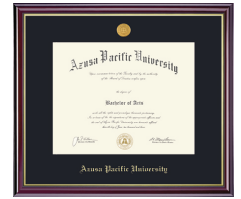

\$20+ SAVINGS

Bachelor \$285.99
Master (with Hood) \$325.99
Doctorate (with Tam & Hood) \$390.99

PACKAGE 3 - CLASSIC GRAD PACK

Cap, Gown, APU Seal Tassel
APU Graduation Sash
25 APU Personalized Announcements
Classic Embossed Diploma Frame