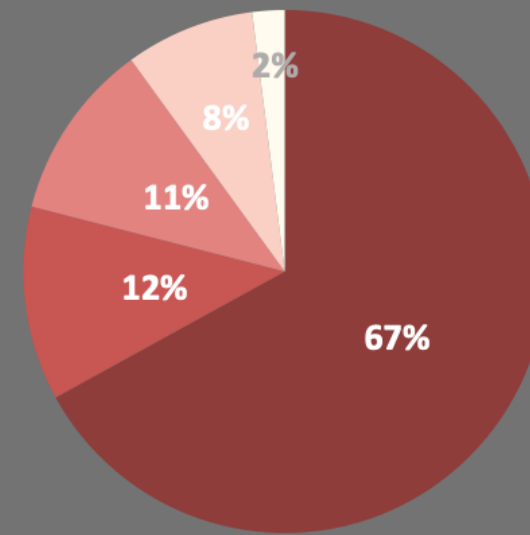

DEPARTMENT OF SOCIAL WORK

AT A GLANCE

ENROLLMENT

341

STUDENTS

MSW 246
BSW 95

STUDENTS

MSW

BSW

DIVERSITY

DESIGNATED HISPANIC
SERVING INSTITUTION

FIRST GENERATION
STUDENTS

70%

FACULTY

FULL-TIME
FACULTY 19

ADJUNCT
FACULTY 29

DIFFERENCE MAKERS

FIELD INTERNSHIPS

193

4 SOUTHERN CA
COUNTIES SERVED

97,740 HOURS

=

\$2,443,500

SERVICE ANNUALLY