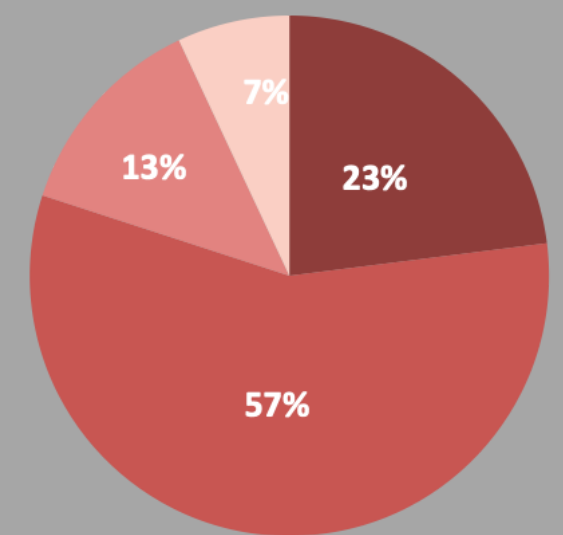

BSW

DIVERSITY

DESIGNATED HISPANIC
SERVING INSTITUTION

FIRST GENERATION
STUDENTS

70%

FACULTY

FULL-TIME
FACULTY 19

ADJUNCT
FACULTY 29

DIFFERENCE MAKERS

FIELD INTERNSHIPS

193

4 SOUTHERN CA
COUNTIES SERVED

97,740 HOURS

=

\$2,443,500

SERVICE ANNUALLY