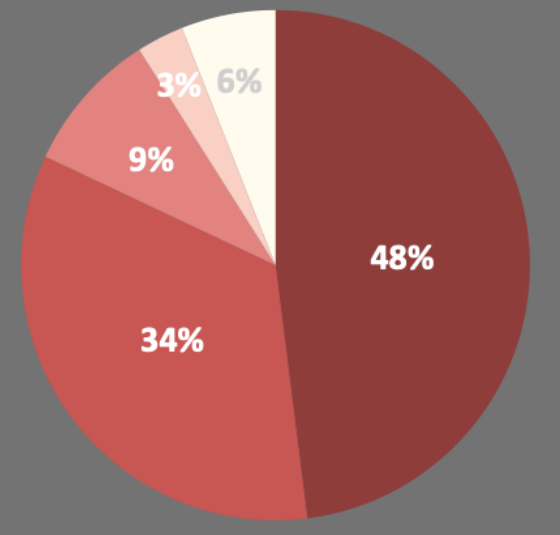

DEPARTMENT OF SOCIAL WORK

AT A GLANCE

ENROLLMENT

341

STUDENTS

MSW 246
BSW 95

STUDENTS

MSW

BSW

DIVERSITY

DESIGNATED HISPANIC
SERVING INSTITUTION

FIRST GENERATION
STUDENTS

70%

FACULTY

FULL-TIME
FACULTY 19

ADJUNCT
FACULTY 29

DIFFERENCE MAKERS

FIELD INTERNSHIPS

193

4 SOUTHERN CA
COUNTIES SERVED

97,740 HOURS

=

\$2,443,500

SERVICE ANNUALLY